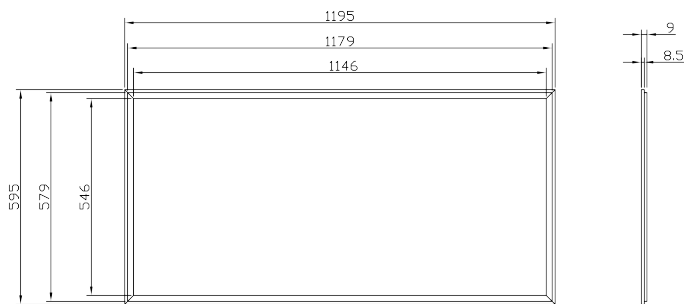

LED Decorative Flat Panel

ULTRA SLIM SERIES

DIMENSIONS:

Application