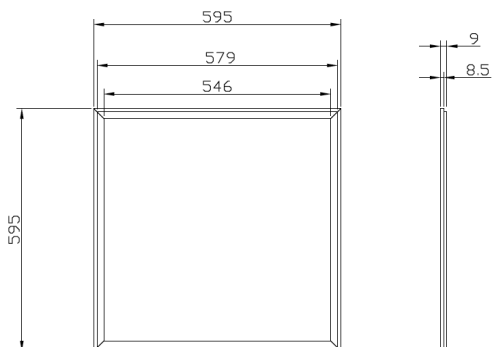

LED Decorative Flat Panel

ULTRA SLIM SERIES

DIMENSIONS:

Application